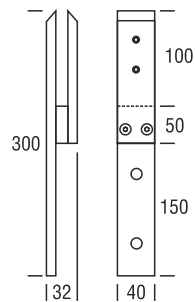

SBS 19 (Solid)

Side Mounting

Connects Frameless Glass to Handrail
Finish : Matt | Material Stainless Steel 304

SBS 20

Side Mounting

Connects Co-Rail & Handrail
Finish : Matt | Material Stainless Steel 304
2K | 3K | 4K | SB