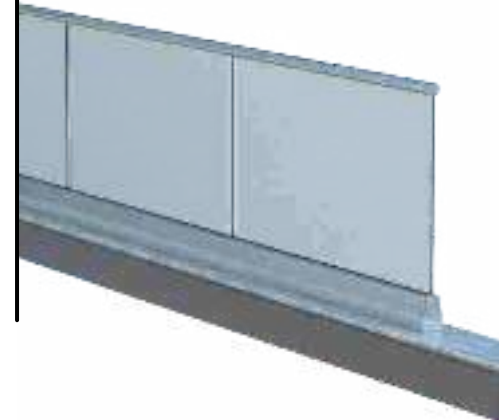

TOP MOUNTING BRACKET WITH FULL COVER

SBRL-10

GLASS THICKNESS
10.00 TO 13.52 mm

SBRL-10 PROFILE **SBCP-10** COVER PROFILE **SBEC-10** END CAP

SPACERAIL®

RAILINGS... THAT SPEAKS !!

ALUMINIUM
RAILING SYSTEMS

TOP MOUNTING CONTINUOUS