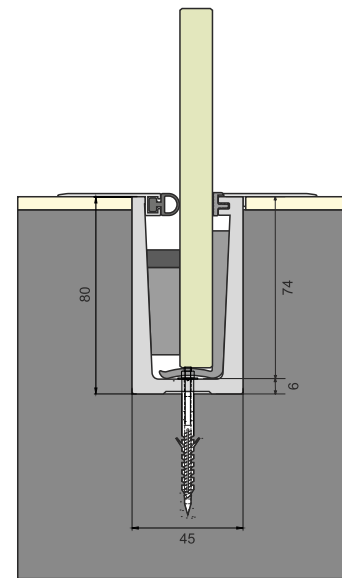

CONCEALED BRACKET WITH FULL COVER

SBRL-21

GLASS THICKNESS
12.00 TO 17.52 mm