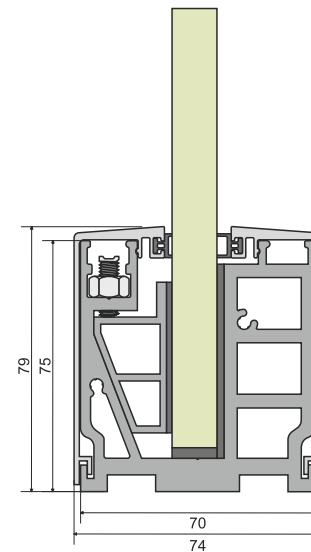

RAILINGS... THAT SPEAKS !!

TOP MOUNTING BRACKET WITH END CAP

SBRL-02

GLASS THICKNESS

12 mm

TOP MOUNTING BRACKET WITH END CAP

SBRL-03

GLASS THICKNESS