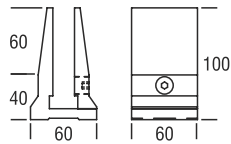

SBS 05
Floor Mounting

Connects Frameless Glass to Handrail
Finish : Matt | Material Stainless Steel 304