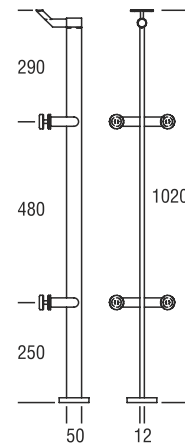

SBS 09 (Solid)

Floor Mounting

Connects Frameless Glass to Handrail

Finish : Matt | Material Stainless Steel 304

SBS 10 (Hollow)

Floor Mounting

Connects Frameless Glass to Handrail

Finish : Matt | Material Stainless Steel 304