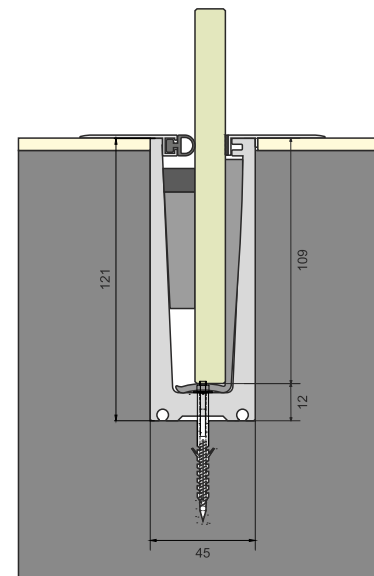

CONCEALED CONTINUOUS

SBRL-23

GLASS THICKNESS
12.00 TO 17.52 mm