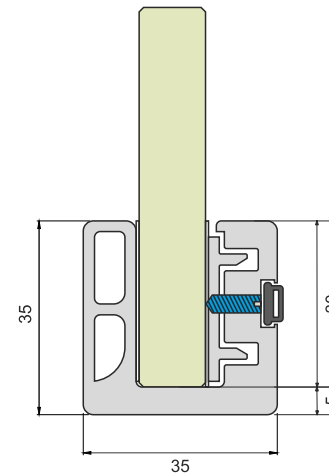

GLASS THICKNESS
12.00 TO 17.52 mm

SBRL-16
PROFILE

SBEC-16
END CAP

| TOP MOUNTING CONTINUOUS

SBRL-17
PROFILE

SBEC-17
END CAP

SBRL-17

GLASS THICKNESS
10.00 TO 12.00 mm