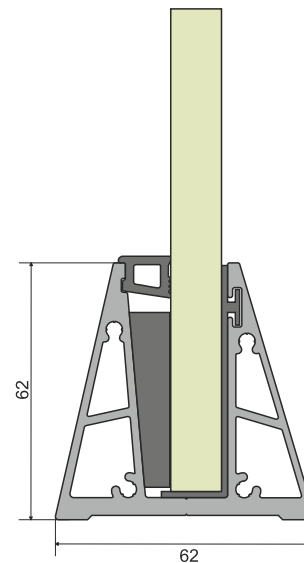

SBRL-03

GLASS THICKNESS

12 mm