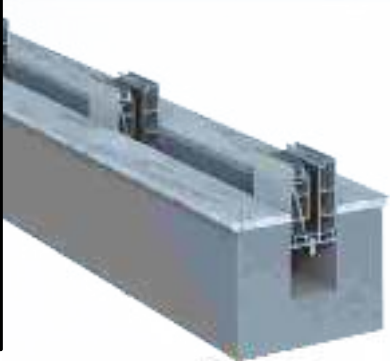

SBRL-19

GLASS THICKNESS

12 mm

SBRL-19
PROFILE

SBEC-19
END CAP

CONCEALED BRACKET WITH FULL COVER

Step 1

Step 2