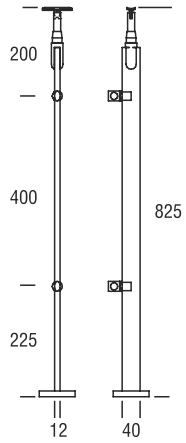

SBS 14 (Solid)

Floor Mounting

Connects Co-Rail & Handrail

Finish : Matt | Material Stainless Steel 304
2K | 3K | 4K | SB

SBS 15 (Hollow)

Floor Mounting

Connects Co-Rail & Handrail

Finish : Matt | Material Stainless Steel 304
2K | 3K | 4K | SB

SBS 16

Floor Mounting

Connects Co-Rail & Handrail

Finish : Matt | Material Stainless Steel 304
2K | 3K | 4K | SB

SBS 17

Floor Mounting

Connects Co-Rail & Handrail

Finish : Matt | Material Stainless Steel 304
2K | 3K | 4K | SB

SBS 18

Floor Mounting

Connects Co-Rail & Handrail

Finish : Matt | Material Stainless Steel 304
2K | 3K | 4K | SB