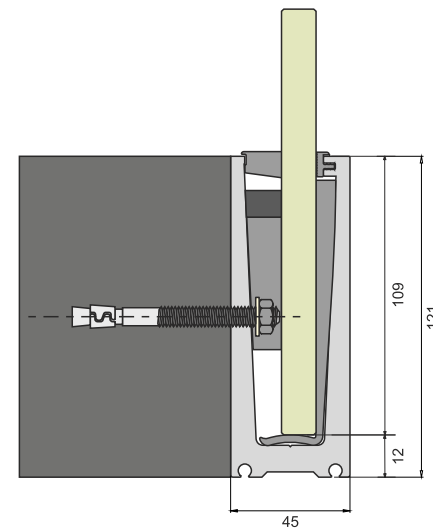

Step 2

Step 3

Step 4

SIDE MOUNTING CONTINUOUS

SBRL-25

GLASS THICKNESS
12.00 TO 17.52 mm

SBRL-25
PROFILE

SBEC-25
END CAP

SBHR-01

GLASS SIZE : 10 TO 17.52 MM

HAND RAIL	WALL CONCEALED	END CAP	CORNER CONNECTOR	STRAIT CONNECTOR
				
SBHR-01	SBWC-01	SBHEC-01	SBCE-01	SBRS-01

SBHR-02

GLASS SIZE : 10 TO 17.52 MM

HAND RAIL	WALL CONCEALED	END CAP	CORNER CONNECTOR	STRAIT CONNECTOR
				
SBHR-02	SBWC-02	SBHEC-02	SBCE-02	SBRS-02