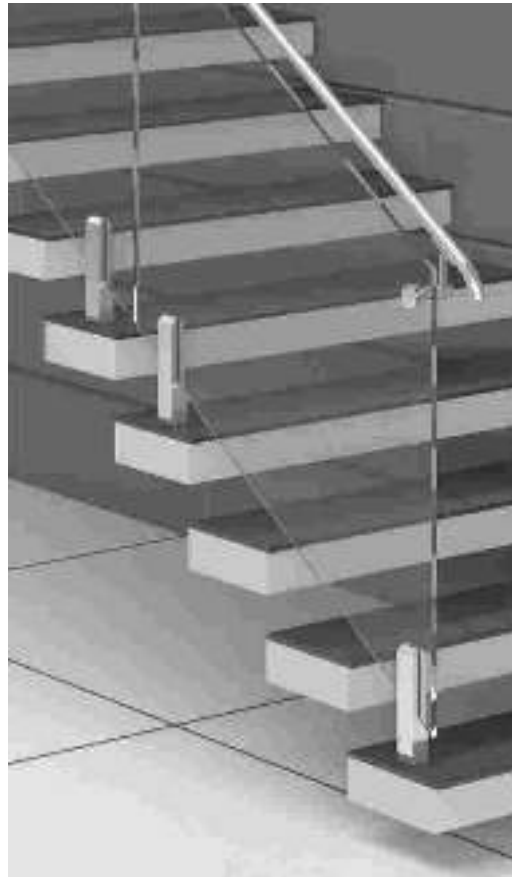

HANDRAILS

60 X 40 RECTANGLE SLOTTED

RECTANGLE 60MM X 40MM	MODULAR BEND 60MM X 40MM	90° FIX BEND SLOTTED 60MM X 40MM	RIB SLEEVE SLOTTED 60MM X 40MM	END CAP SLOTTED 60MM X 40MM	WALL CONCEAL 60MM X 40MM
SBS HR 07	SBS MCE 07	SBS CS 07	SBS RS 07	SBS EC 07	SBS WC 07