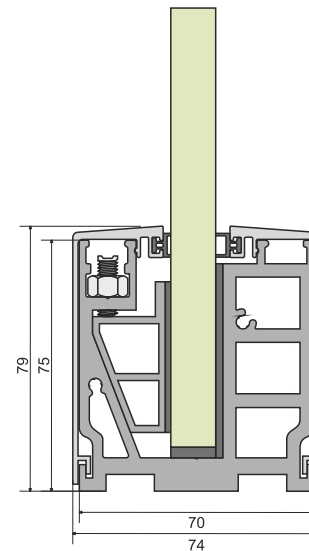

TOP MOUNTING BRACKET WITH FULL COVER

SBRL-10

GLASS THICKNESS
10.00 TO 13.52 mm

SBRL-10 PROFILE **SBCP-10** COVER PROFILE **SBEC-10** END CAP

SPACERAIL®

RAILINGS... THAT SPEAKS !!

ALUMINIUM
RAILING SYSTEMS

TOP MOUNTING CONTINUOUS