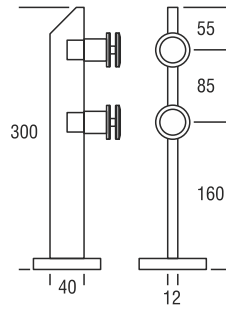

SBS 09 (Solid)

Floor Mounting

Connects Frameless Glass to Handrail

Finish : Matt | Material Stainless Steel 304

SBS 10 (Hollow)

Floor Mounting

Connects Frameless Glass to Handrail

Finish : Matt | Material Stainless Steel 304