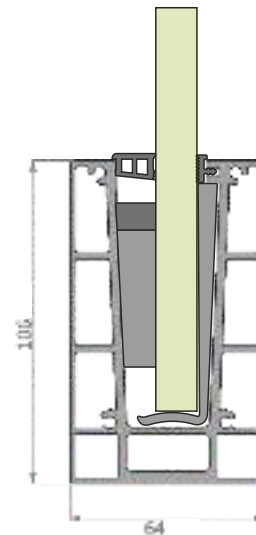

SBRL-14

GLASS THICKNESS
12 TO 17.52 mm