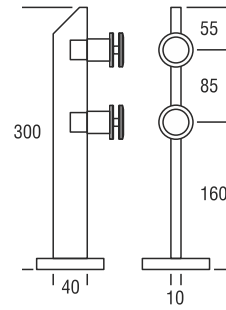

SBS 09 (Solid)

Floor Mounting

Connects Frameless Glass to Handrail

Finish : Matt | Material Stainless Steel 304

SBS 10 (Hollow)

Floor Mounting

Connects Frameless Glass to Handrail

Finish : Matt | Material Stainless Steel 304