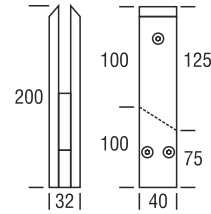

SBS 01

Floor Mounting

Connects Frameless Glass to Handrail
Finish : Matt | Material Stainless Steel 304

SBS 02 (Stair)

Floor Mounting

Connects Frameless Glass to Handrail
Finish : Matt | Material Stainless Steel 304