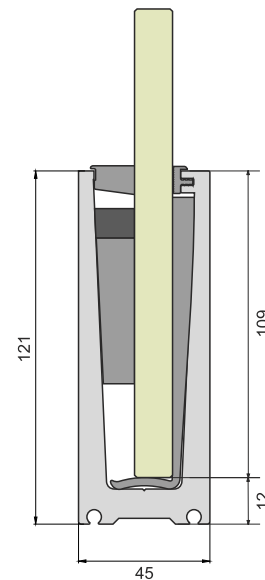

GLASS THICKNESS
12 TO 17.52 mm

| TOP MOUNTING CONTINUOUS

SBRL-15

GLASS THICKNESS
12.00 TO 17.52 mm

SBRL-15
PROFILE

SBEC-15
END CAP

TOP MOUNTING CONTINUOUS

SBRL-16