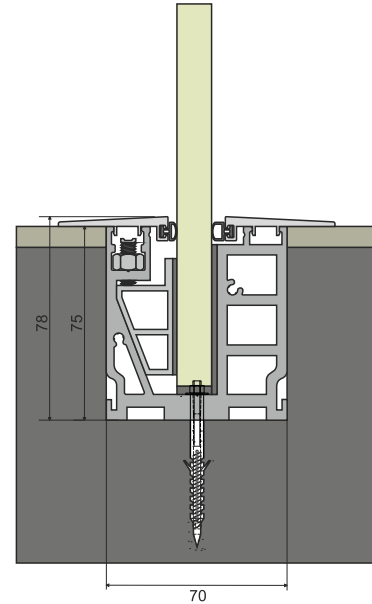

SBRL-21

GLASS THICKNESS
12.00 TO 17.52 mm

SBRL-21 PROFILE
SBEC-21 COVER PROFILE

CONCEALED BRACKET WITH FULL COVER

SBRL-22 PROFILE **SBEC-22** COVER PROFILE

SBRL-22

GLASS THICKNESS
12.00 TO 13.52 mm

ALUMINIUM
RAILING SYSTEMS