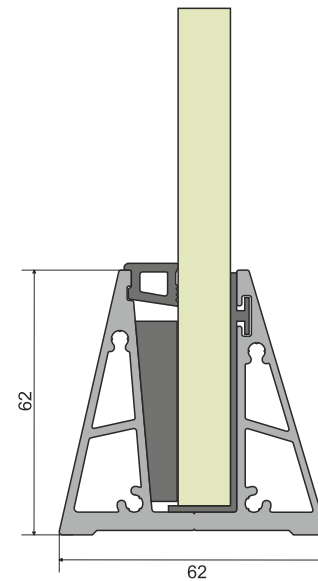

SBRL-19

GLASS THICKNESS

12 mm

SBRL-19
PROFILE

SBEC-19
END CAP

CONCEALED BRACKET WITH FULL COVER

Step 1

Step 2

Step 3

Step 4

CONCEALED BRACKET WITH FULL COVER

SBRL-20

GLASS THICKNESS
12.00 TO 17.52 mm

SBRL-20
PROFILE

SBEC-20
COVER PROFILE

CONCEALED BRACKET WITH FULL COVER