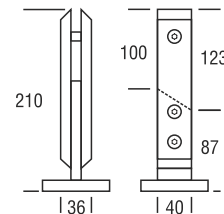

SBS 01

Floor Mounting

Connects Frameless Glass to Handrail
Finish : Matt | Material Stainless Steel 304

SBS 02 (Stair)

Floor Mounting

Connects Frameless Glass to Handrail
Finish : Matt | Material Stainless Steel 304