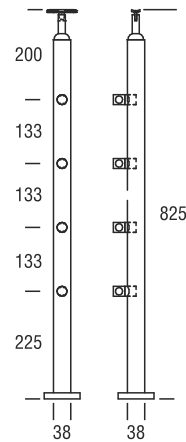

SBS 14 (Solid)

Floor Mounting

Connects Co-Rail & Handrail

Finish : Matt | Material Stainless Steel 304
2K | 3K | 4K | SB

SBS 15 (Hollow)

Floor Mounting

Connects Co-Rail & Handrail

Finish : Matt | Material Stainless Steel 304
2K | 3K | 4K | SB

SBS 16

Floor Mounting

Connects Co-Rail & Handrail

Finish : Matt | Material Stainless Steel 304
2K | 3K | 4K | SB

SBS 17

Floor Mounting

Connects Co-Rail & Handrail

Finish : Matt | Material Stainless Steel 304
2K | 3K | 4K | SB

SBS 18

Floor Mounting

Connects Co-Rail & Handrail

Finish : Matt | Material Stainless Steel 304
2K | 3K | 4K | SB