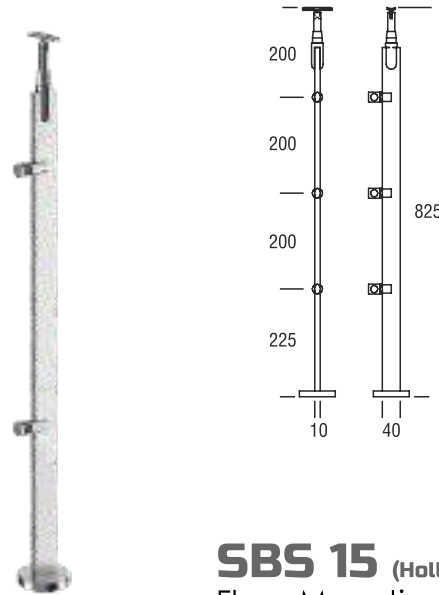

SBS 13 (Solid)

Floor Mounting(Adjustable)

Connects Glass to Handrail

Finish : Matt | Material Stainless Steel 304

SBS 14 (Solid)

Floor Mounting

Connects Co-Rail & Handrail

Finish : Matt | Material Stainless Steel 304
2K | 3K | 4K | SB