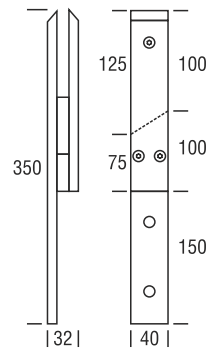

SBS 21

Side Mounting

Connects Frameless Glass to Handrail
Finish : Matt | Material Stainless Steel 304