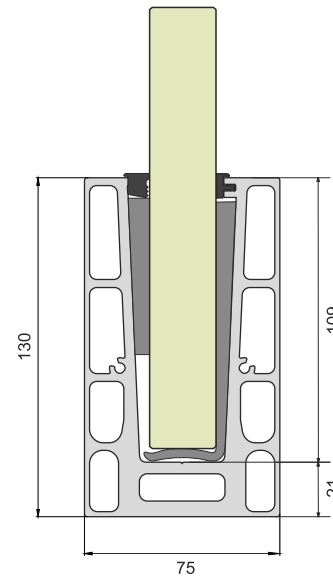

SPACERAIL®

RAILINGS... THAT SPEAKS !!

| TOP MOUNTING CONTINUOUS

SBRL-18
PROFILE

SBEC-18
END CAP

SBRL-18

GLASS THICKNESS
21.52 TO 25.52 mm

| TOP MOUNTING CONTINUOUS