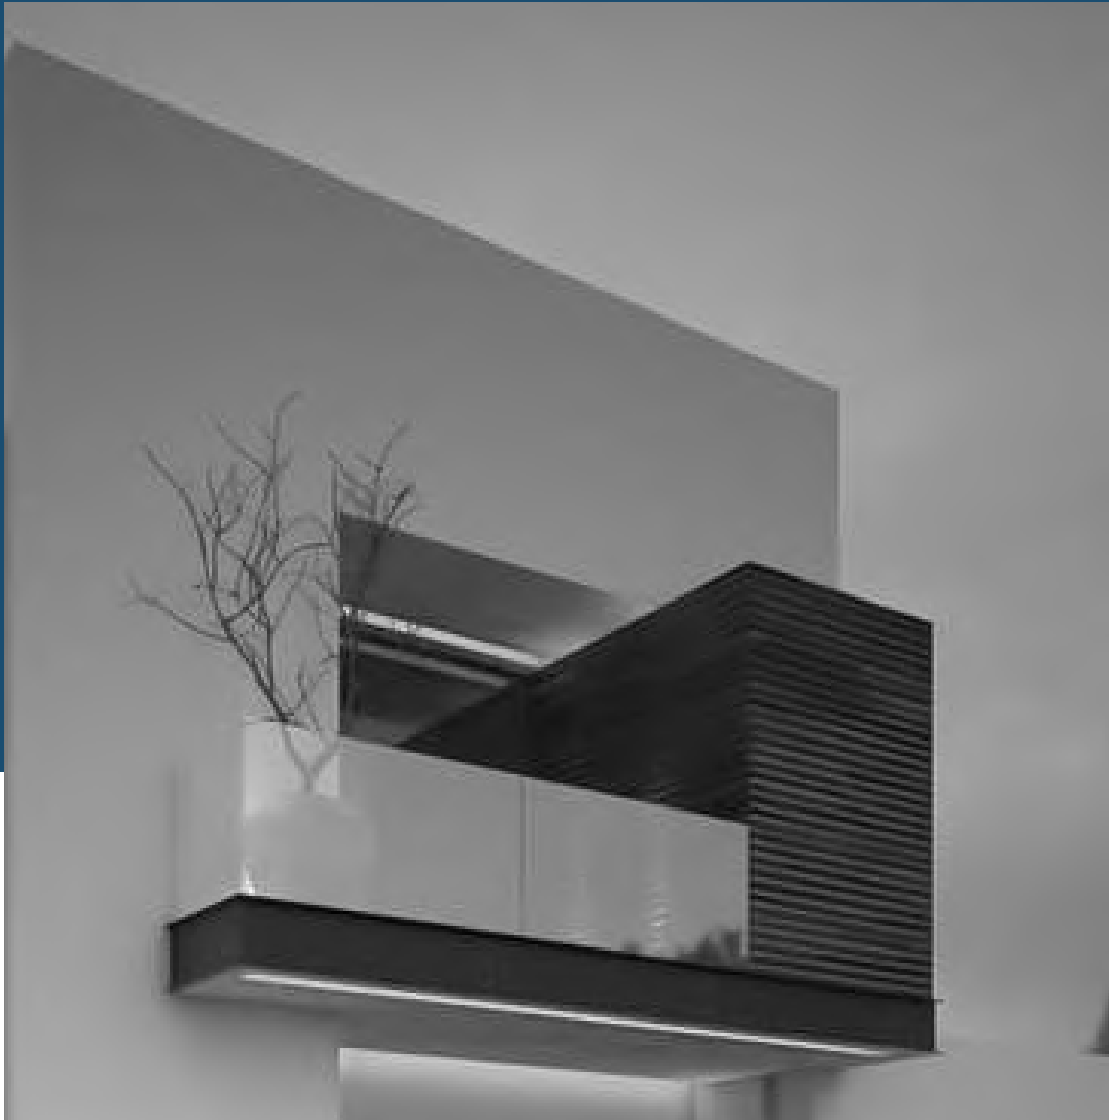

Step 3

Step 4

CONCEALED BRACKET WITH FULL COVER

SBRL-20

GLASS THICKNESS
12.00 TO 17.52 mm

SBRL-20
PROFILE

SBEC-20
COVER PROFILE

CONCEALED BRACKET WITH FULL COVER