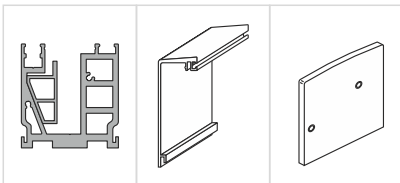

TOP MOUNTING BRACKET WITH FULL COVER

SBRL-10

GLASS THICKNESS
10.00 TO 13.52 mm

SBRL-10 PROFILE **SBCP-10** COVER PROFILE **SBEC-10** END CAP

SPACERAIL®

RAILINGS... THAT SPEAKS !!

ALUMINIUM
RAILING SYSTEMS

TOP MOUNTING CONTINUOUS