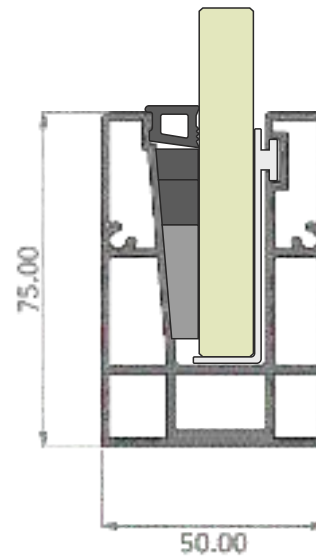

SBRL-07

GLASS THICKNESS

12 mm

TOP MOUNTING BRACKET WITH END CAP

SBRL-08

GLASS THICKNESS

12 mm

TOP MOUNTING BRACKET WITH END CAP