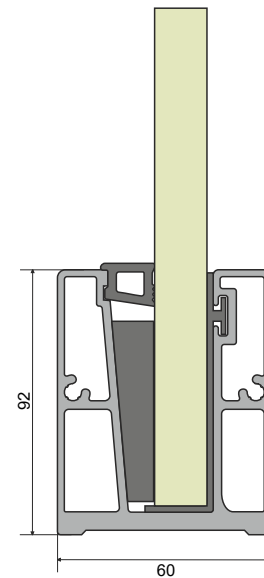

12 mm

TOP MOUNTING BRACKET WITH END CAP

SBRL-04

GLASS THICKNESS

12 mm

TOP MOUNTING BRACKET WITH END CAP

SBRL-05

GLASS THICKNESS