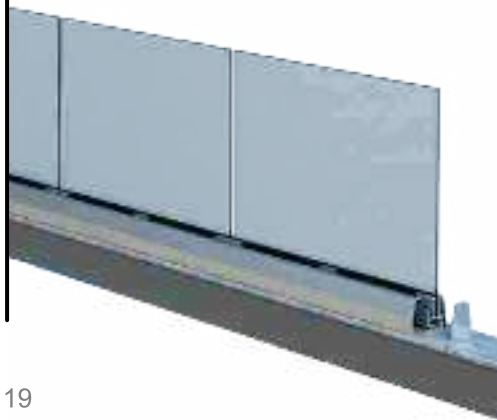

TOP MOUNTING BRACKET WITH FULL COVER

Step 1

Step 2

Step 3