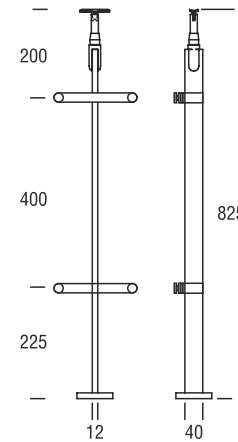

SBS 14 (Solid)

Floor Mounting

Connects Co-Rail & Handrail

Finish : Matt | Material Stainless Steel 304
2K | 3K | 4K | SB

SBS 15 (Hollow)

Floor Mounting

Connects Co-Rail & Handrail

Finish : Matt | Material Stainless Steel 304
2K | 3K | 4K | SB

SBS 16

Floor Mounting

Connects Co-Rail & Handrail

Finish : Matt | Material Stainless Steel 304
2K | 3K | 4K | SB

SBS 17

Floor Mounting

Connects Co-Rail & Handrail

Finish : Matt | Material Stainless Steel 304
2K | 3K | 4K | SB

SBS 18

Floor Mounting

Connects Co-Rail & Handrail

Finish : Matt | Material Stainless Steel 304
2K | 3K | 4K | SB