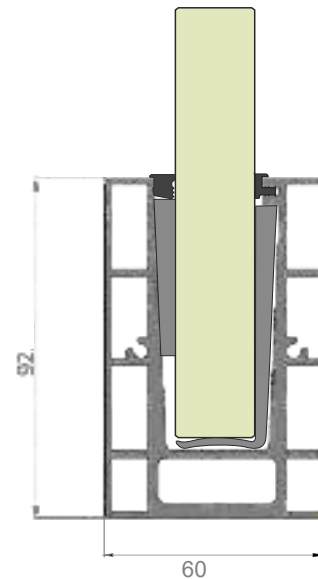

Step 1

Step 2

Step 3

Step 4

| TOP MOUNTING CONTINUOUS

SBRL-11

GLASS THICKNESS
12 TO 17.52 mm

SBRL-11 PROFILE
SBEC-11 END CAP