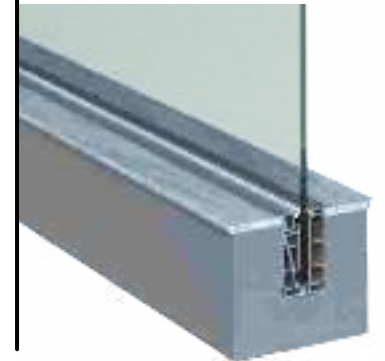

CONCEALED BRACKET WITH FULL COVER

Step 4