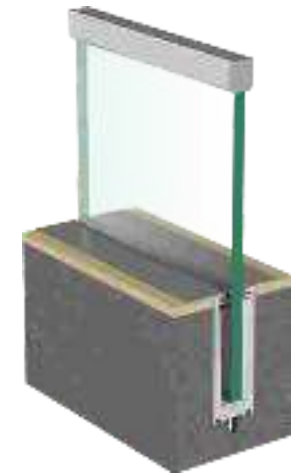

Step 3

Step 4

CONCEALED BRACKET WITH FULL COVER

SBRL-20

GLASS THICKNESS
12.00 TO 17.52 mm

SBRL-20
PROFILE

SBEC-20
COVER PROFILE

CONCEALED BRACKET WITH FULL COVER