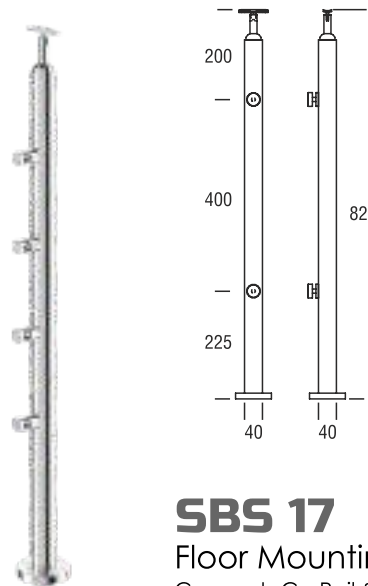

SBS 15 (Hollow)

Floor Mounting

Connects Co-Rail & Handrail

Finish : Matt | Material Stainless Steel 304
2K | 3K | 4K | SB

SBS 16

Floor Mounting

Connects Co-Rail & Handrail

Finish : Matt | Material Stainless Steel 304
2K | 3K | 4K | SB