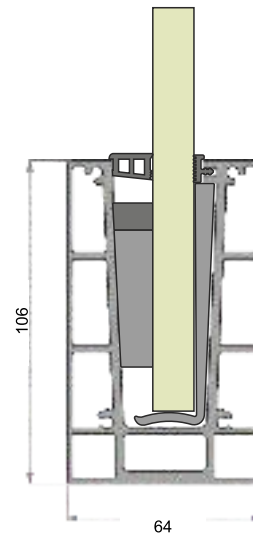

SBRL-09

GLASS THICKNESS

12 mm