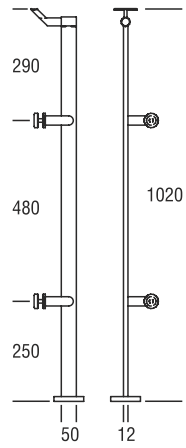

SBS 09 (Solid)

Floor Mounting

Connects Frameless Glass to Handrail

Finish : Matt | Material Stainless Steel 304

SBS 10 (Hollow)

Floor Mounting

Connects Frameless Glass to Handrail

Finish : Matt | Material Stainless Steel 304