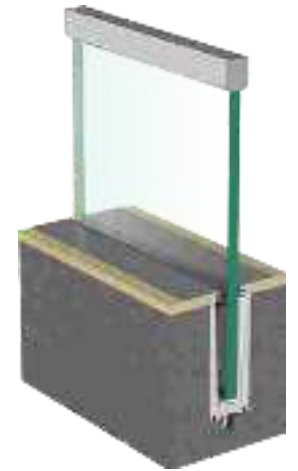

CONCEALED CONTINUOUS

Step 1

Step 2

Step 3

Step 4

CONCEALED CONTINUOUS

SBRL-23

GLASS THICKNESS
12.00 TO 17.52 mm