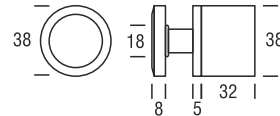

SBS 08
Side Mounting

Connects Frameless Glass to Handrail
Finish : Matt | Material Stainless Steel 304