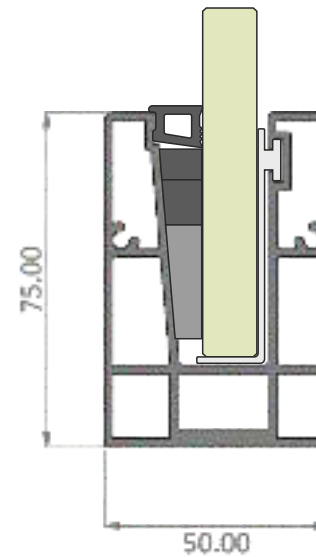

SBRL-13

GLASS THICKNESS

12 mm

SPACERAIL®

RAILINGS... THAT SPEAKS !!