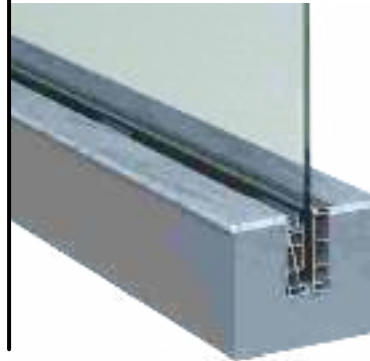

CONCEALED BRACKET WITH FULL COVER

Step 3