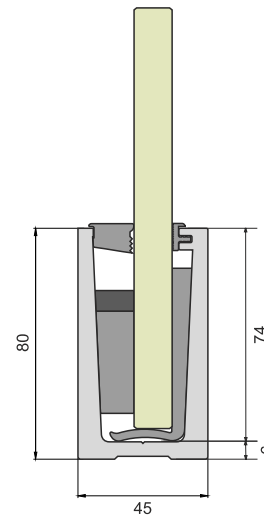

GLASS THICKNESS
12 TO 17.52 mm

| TOP MOUNTING CONTINUOUS

SBRL-15

GLASS THICKNESS
12.00 TO 17.52 mm

SBRL-15
PROFILE

SBEC-15
END CAP

TOP MOUNTING CONTINUOUS

SBRL-16

GLASS THICKNESS
12.00 TO 17.52 mm

SBRL-16
PROFILE

SBEC-16
END CAP

| TOP MOUNTING CONTINUOUS

SBRL-17
PROFILE

SBEC-17
END CAP

SBRL-17

GLASS THICKNESS
10.00 TO 12.00 mm