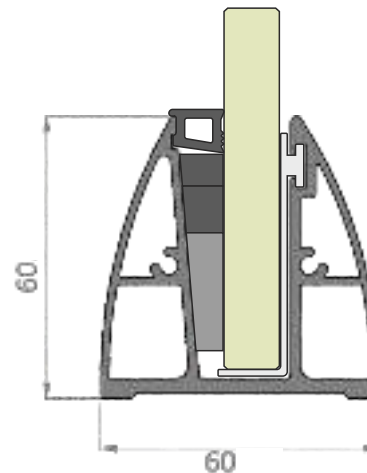

| TOP MOUNTING CONTINUOUS

SBRL-12

GLASS THICKNESS

12 mm

SBRL-12
PROFILE

SBEC-12
END CAP

| TOP MOUNTING CONTINUOUS

SBRL-13 PROFILE
SBEC-13 END CAP