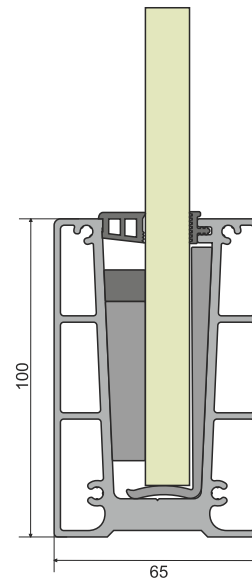

12 mm

TOP MOUNTING BRACKET WITH END CAP

SBRL-04

GLASS THICKNESS

12 mm

TOP MOUNTING BRACKET WITH END CAP

SBRL-05

GLASS THICKNESS

12 mm

TOP MOUNTING BRACKET WITH END CAP

SBRL-06

GLASS THICKNESS

12 mm

SPACERAIL®

RAILINGS... THAT SPEAKS !!

TOP MOUNTING BRACKET WITH END CAP