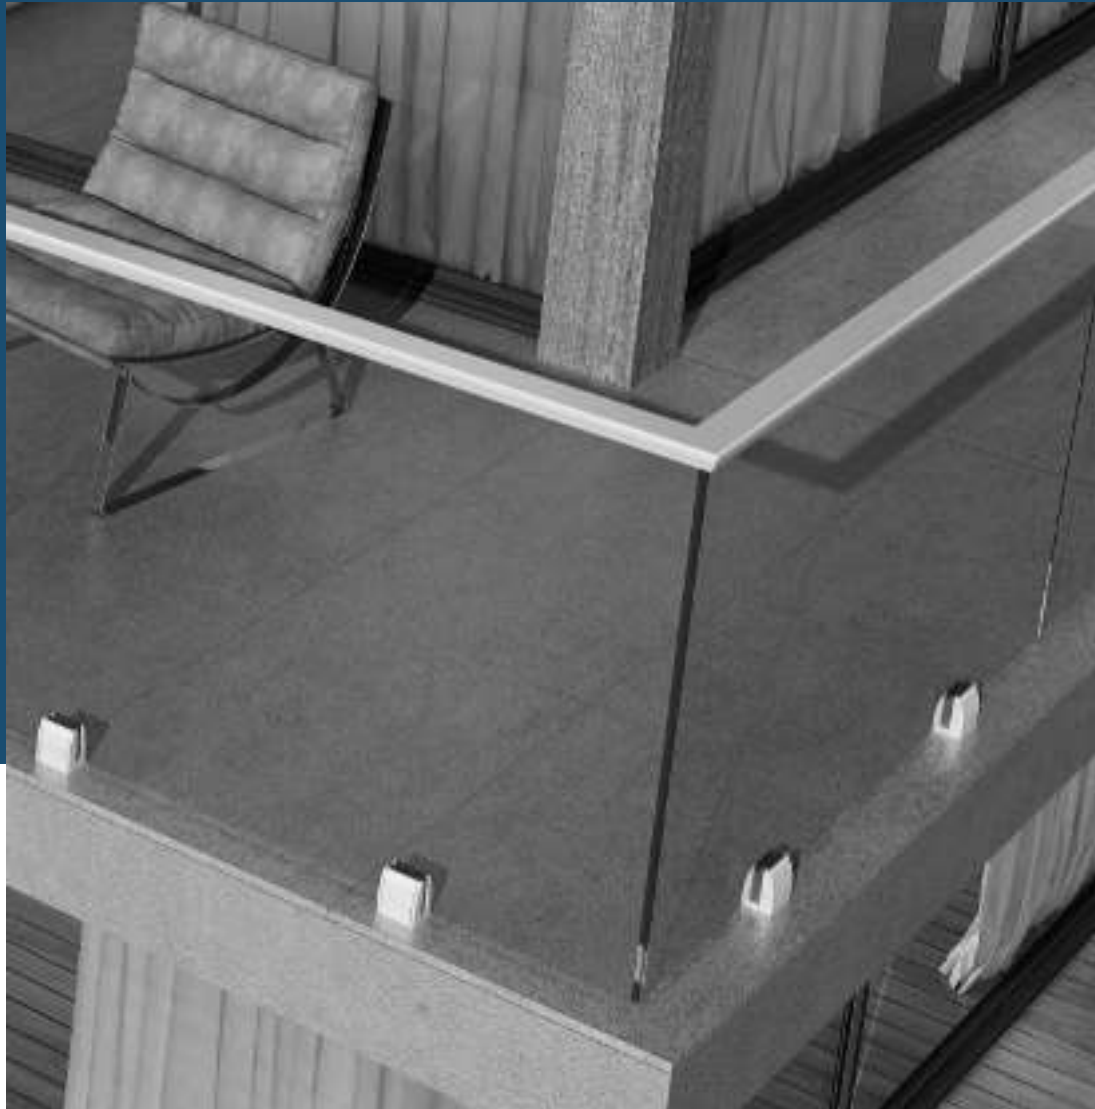

RAILINGS... THAT SPEAKS !!

TOP MOUNTING BRACKET WITH END CAP

SBRL-02

GLASS THICKNESS

12 mm

TOP MOUNTING BRACKET WITH END CAP

SBRL-03

GLASS THICKNESS