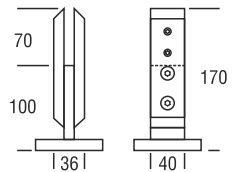

SBS 01

Floor Mounting

Connects Frameless Glass to Handrail
Finish : Matt | Material Stainless Steel 304

SBS 02 (Stair)

Floor Mounting

Connects Frameless Glass to Handrail
Finish : Matt | Material Stainless Steel 304