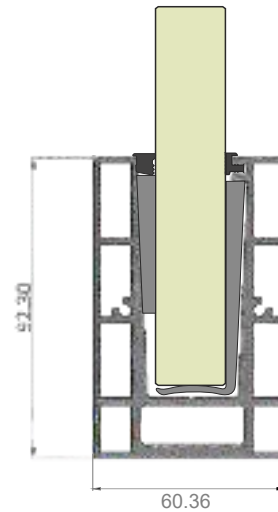

12 mm

TOP MOUNTING BRACKET WITH END CAP

SBRL-06

GLASS THICKNESS

12 mm

SPACERAIL®

RAILINGS... THAT SPEAKS !!

TOP MOUNTING BRACKET WITH END CAP