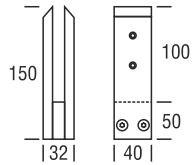

SBS 01

Floor Mounting

Connects Frameless Glass to Handrail
Finish : Matt | Material Stainless Steel 304

SBS 02 (Stair)

Floor Mounting

Connects Frameless Glass to Handrail
Finish : Matt | Material Stainless Steel 304