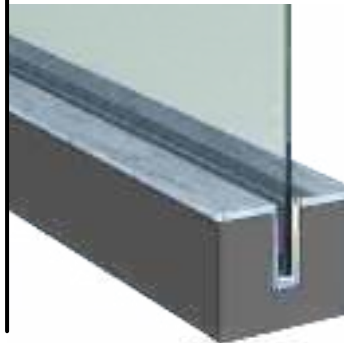

CONCEALED CONTINUOUS

Step 1

Step 2

Step 3

Step 4

CONCEALED CONTINUOUS

SBRL-23

GLASS THICKNESS
12.00 TO 17.52 mm