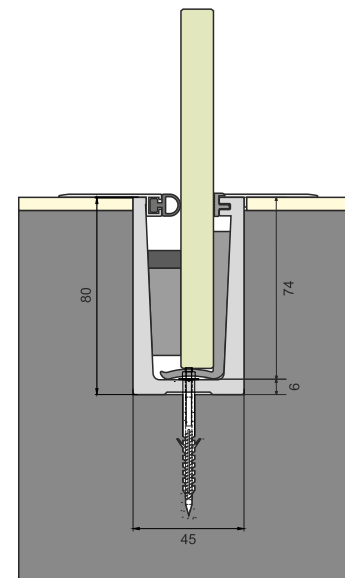

SBRL-23 PROFILE
SBEC-23 COVER PROFILE

CONCEALED CONTINUOUS

SBRL-24 PROFILE
SBEC-24 COVER PROFILE

SBRL-24

GLASS THICKNESS
12.00 TO 17.52 mm

ALUMINIUM
RAILING SYSTEMS

SIDE MOUNTING CONTINUOUS

Step 1