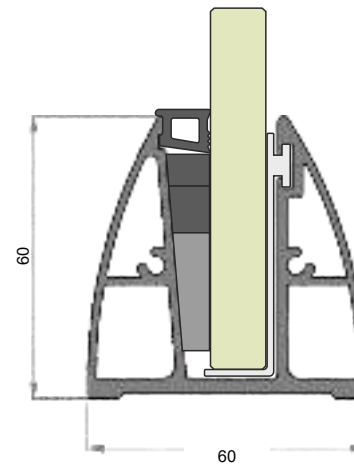

SBRL-07

GLASS THICKNESS

12 mm