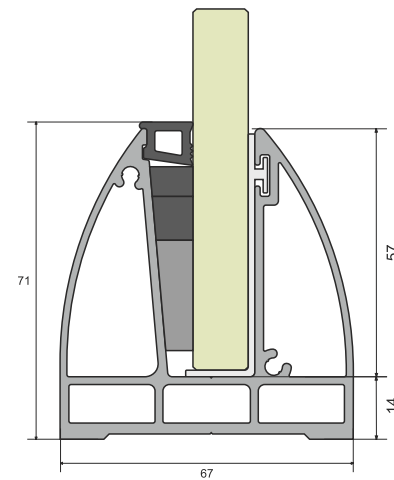

STAINLESS STEEL RAILING SYSTEM

01.

Floor Mounting & Side Mounting System Page - 44

02.

Accessories Page - 51

03.

Handrails Page - 52

TOP MOUNTING BRACKET WITH END CAP

Step 1

Step 2

Step 3

TOP MOUNTING BRACKET WITH END CAP

SBRL-01

GLASS THICKNESS

12 mm

SPACERAIL®

RAILINGS... THAT SPEAKS !!

TOP MOUNTING BRACKET WITH END CAP

SBRL-02

GLASS THICKNESS

12 mm

TOP MOUNTING BRACKET WITH END CAP

SBRL-03

GLASS THICKNESS