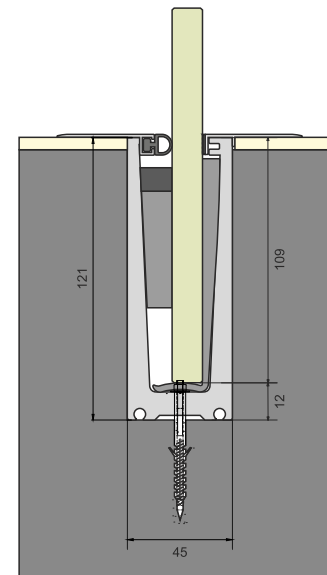

Step 3

Step 4

CONCEALED BRACKET WITH FULL COVER

SBRL-20

GLASS THICKNESS
12.00 TO 17.52 mm

SBRL-20
PROFILE

SBEC-20
COVER PROFILE

CONCEALED BRACKET WITH FULL COVER