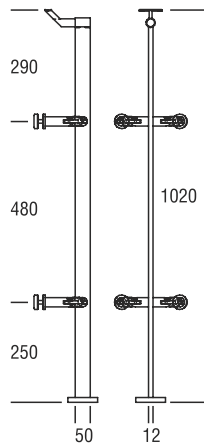

SBS 13 (Solid)

Floor Mounting(Adjustable)

Connects Glass to Handrail

Finish : Matt | Material Stainless Steel 304