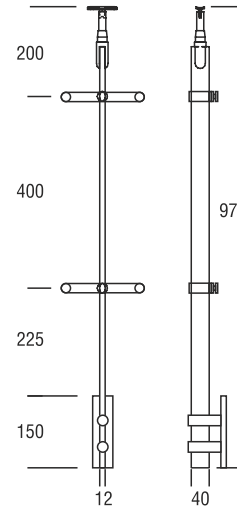

SBS 19 (Solid)

Side Mounting

Connects Frameless Glass to Handrail
Finish : Matt | Material Stainless Steel 304