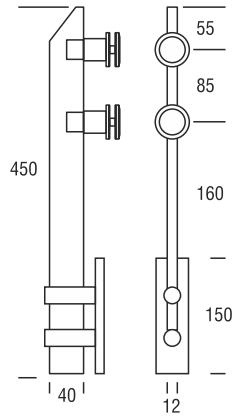

SBS 19 (Solid)

Side Mounting

Connects Frameless Glass to Handrail
Finish : Matt | Material Stainless Steel 304

SBS 20

Side Mounting

Connects Co-Rail & Handrail
Finish : Matt | Material Stainless Steel 304
2K | 3K | 4K | SB

SBS 21

Side Mounting

Connects Frameless Glass to Handrail
Finish : Matt | Material Stainless Steel 304

SBS 22 (Stair)

Side Mounting

Connects Frameless Glass to Handrail
Finish : Matt | Material Stainless Steel 304