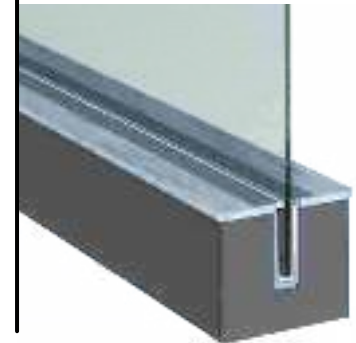

CONCEALED CONTINUOUS

Step 1

Step 2

Step 3

Step 4

CONCEALED CONTINUOUS

SBRL-23

GLASS THICKNESS
12.00 TO 17.52 mm