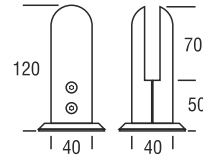

SBS 06 (Stair)
Floor Mounting

Connects Frameless Glass to Handrail
Finish : Matt | Material Stainless Steel 304