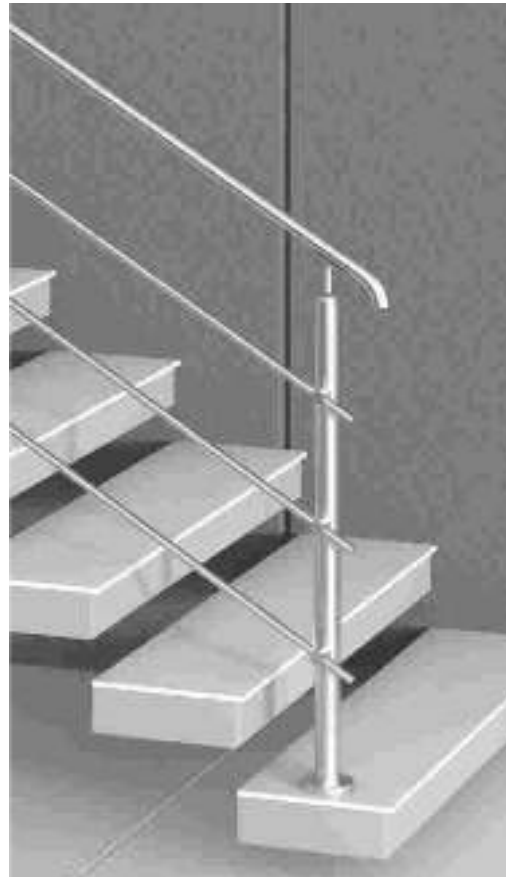

HANDRAILS

60 X 40 RECTANGLE SLOTTED

RECTANGLE 60MM X 40MM	MODULAR BEND 60MM X 40MM	90° FIX BEND SLOTTED 60MM X 40MM	RIB SLEEVE SLOTTED 60MM X 40MM	END CAP SLOTTED 60MM X 40MM	WALL CONCEAL 60MM X 40MM
SBS HR 07	SBS MCE 07	SBS CS 07	SBS RS 07	SBS EC 07	SBS WC 07